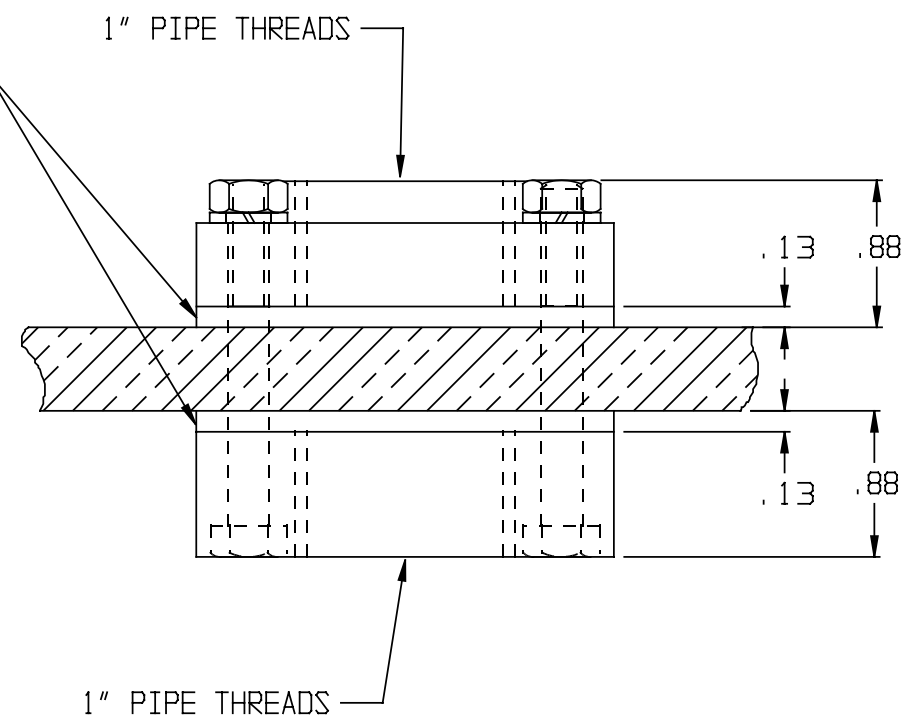

GASKETS (EPDM
OR VITON)

(all dimensions in inches)

PART # FTG: 34100119 (EPDM)
34701109 (VITON)

REF#: 0000

01/06/04

1" PP BOLTED FITTING W/SS BOLTS