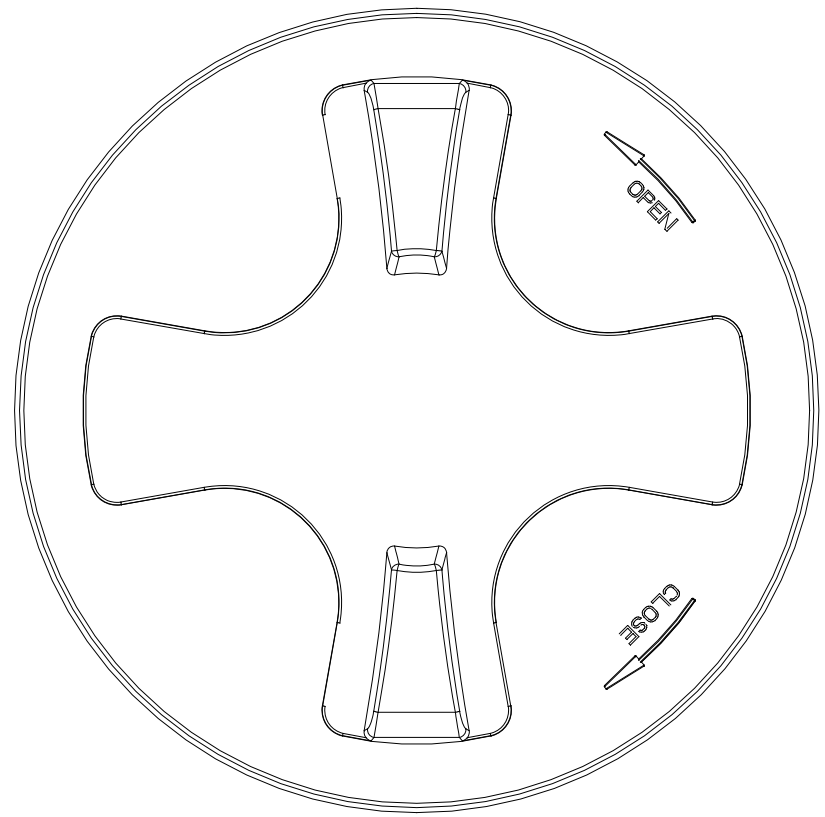

EXPLODED FRONT VIEW

TOP VIEW

(all dimensions in inches)

PART # LID: 34300013

18" PE THREADED NON-VENTED MANWAY

REF#: 0000

06/29/12