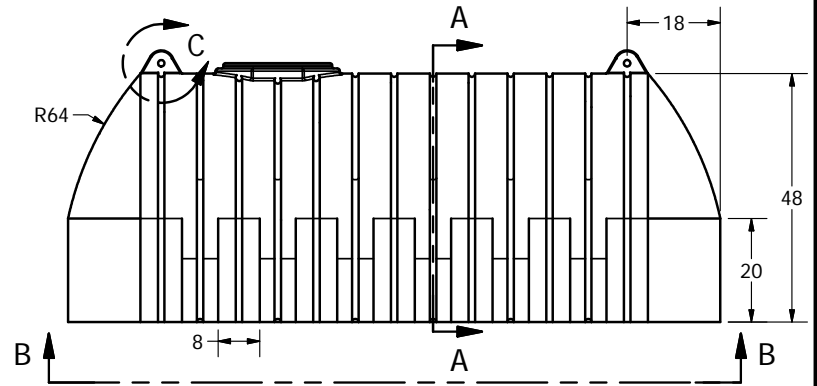

VIEW B-B
SCALE 1:24

SECTION A-A
SCALE 1:24

ELLIPSE, 80 X 56

DETAIL C
SCALE 1 / 8

DRAWN Jerry Paulson	4/17/2009
CHECKED	
QA	
MFG	
APPROVED	

NORWESCO

NORWESCO, INC., ST. BONIFACIUS, MN

TITLE

1600 GALLON FLAT BOTTOM ELLIPTICAL
LEG TANK

SIZE
B

DWG NO

REV

SCALE: 1/16

SHEET 1 OF 1