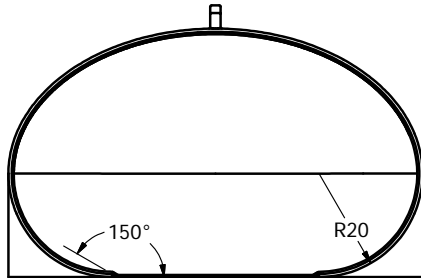

VIEW B-B
SCALE 1:24

SECTION A-A
SCALE 1:24

ELLIPSE, 80 X 56

DETAIL C
SCALE 1 / 8

DRAWN Jerry Paulson	4/17/2009
CHECKED	
QA	
MFG	
APPROVED	

NORWESCO

NORWESCO, INC., ST. BONIFACIUS, MN

TITLE

1600 GALLON FLAT BOTTOM ELLIPTICAL
LEG TANK

SIZE
B

DWG NO

REV

SCALE: 1/16

SHEET 1 OF 1