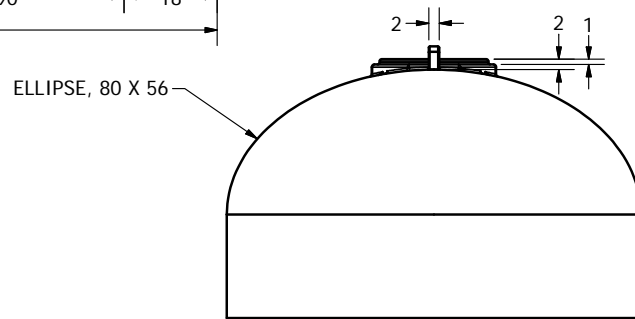

VIEW B-B
SCALE 1:24

SECTION A-A
SCALE 1:24

ELLIPSE, 80 X 56

DETAIL C
SCALE 1 / 8

DRAWN Jerry Paulson	4/17/2009
CHECKED	
QA	
MFG	
APPROVED	

NORWESCO

NORWESCO, INC., ST. BONIFACIUS, MN

TITLE

1600 GALLON FLAT BOTTOM ELLIPTICAL
LEG TANK

SIZE
B

DWG NO

REV

SCALE: 1/16

SHEET 1 OF 1