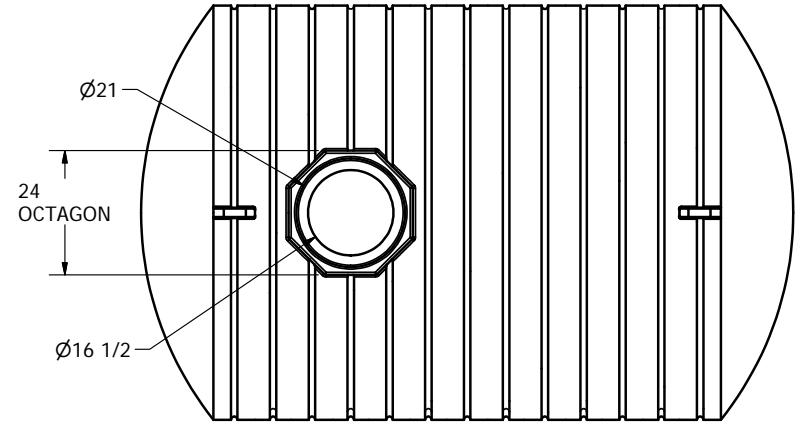

VIEW B-B
SCALE 1:24

SECTION A-A
SCALE 1:24

ELLIPSE, 80 X 56

DETAIL C
SCALE 1 / 8

DRAWN Jerry Paulson	4/17/2009
CHECKED	
QA	
MFG	
APPROVED	

NORWESCO

NORWESCO, INC., ST. BONIFACIUS, MN

TITLE

1600 GALLON FLAT BOTTOM ELLIPTICAL
LEG TANK

SIZE
B

DWG NO

REV

SCALE: 1/16

SHEET 1 OF 1