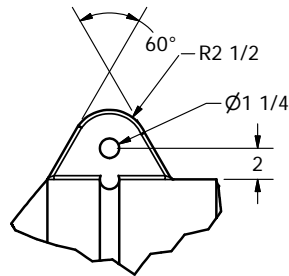

VIEW B-B
SCALE 1:24

SECTION A-A
SCALE 1:24

ELLIPSE, 80 X 56

DETAIL C
SCALE 1 / 8

DRAWN Jerry Paulson	4/17/2009
CHECKED	
QA	
MFG	
APPROVED	

NORWESCO

NORWESCO, INC., ST. BONIFACIUS, MN

TITLE

1600 GALLON FLAT BOTTOM ELLIPTICAL
LEG TANK

SIZE
B

DWG NO

REV

SCALE: 1/16

SHEET 1 OF 1