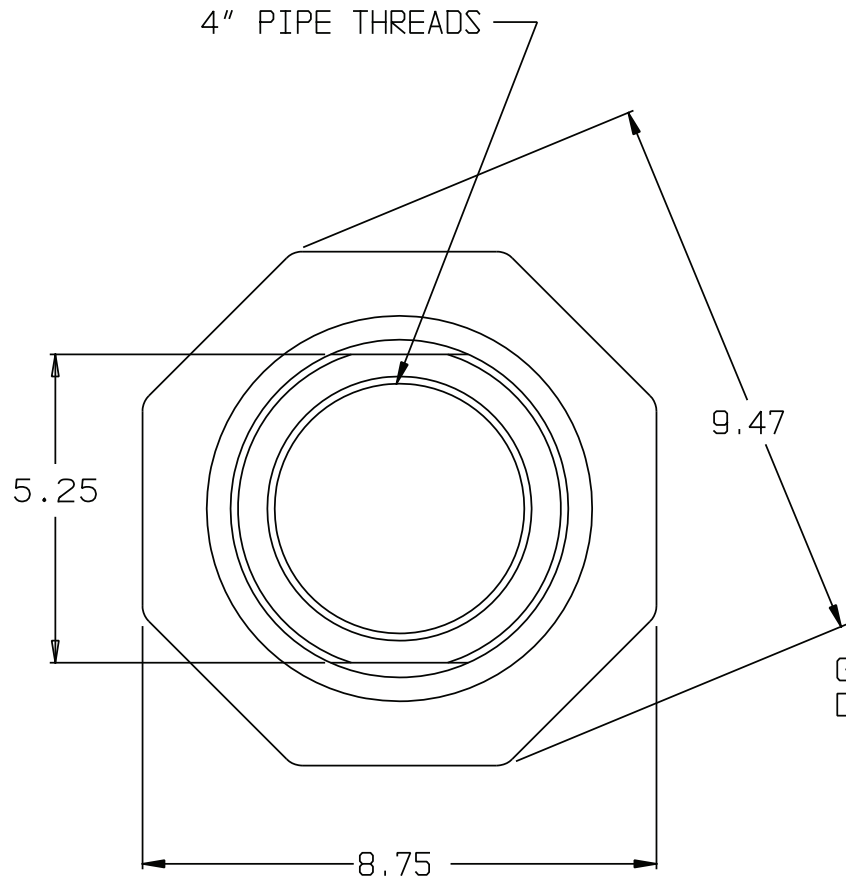

(all dimensions in inches)

# 4" THREADED BULKHEAD STYLE FITTINGS

SNYDER INDUSTRIES INC.