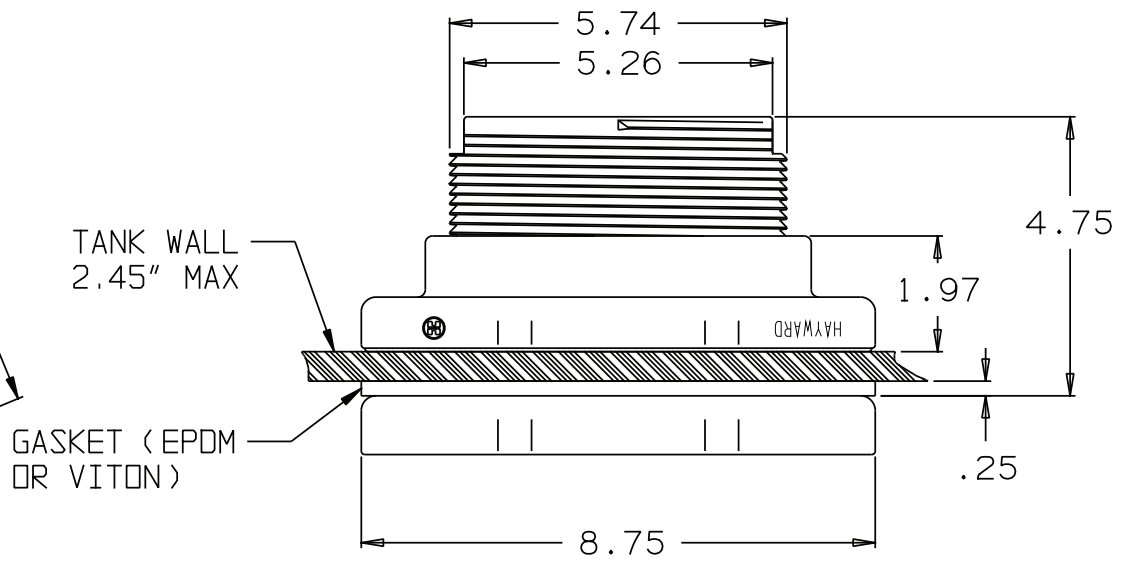

(all dimensions in inches)

# 4" THREADED BULKHEAD STYLE FITTINGS

SNYDER INDUSTRIES INC.