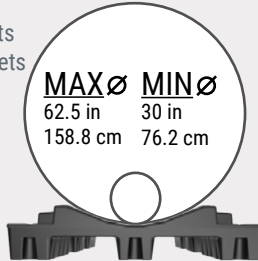

RP4462S00

NUMBER OF PALLETS THAT FIT INSIDE A:

20' Sea Container = 88 pallets
40' Sea Container = 190 pallets
53' Dry Van = 260 pallets

44 x 62 x 9.75 in
111.8 x 157.5 x 24.8 cm

MAX $\varnothing$ **MIN** $\varnothing$
62.5 in 30 in
158.8 cm 76.2 cm